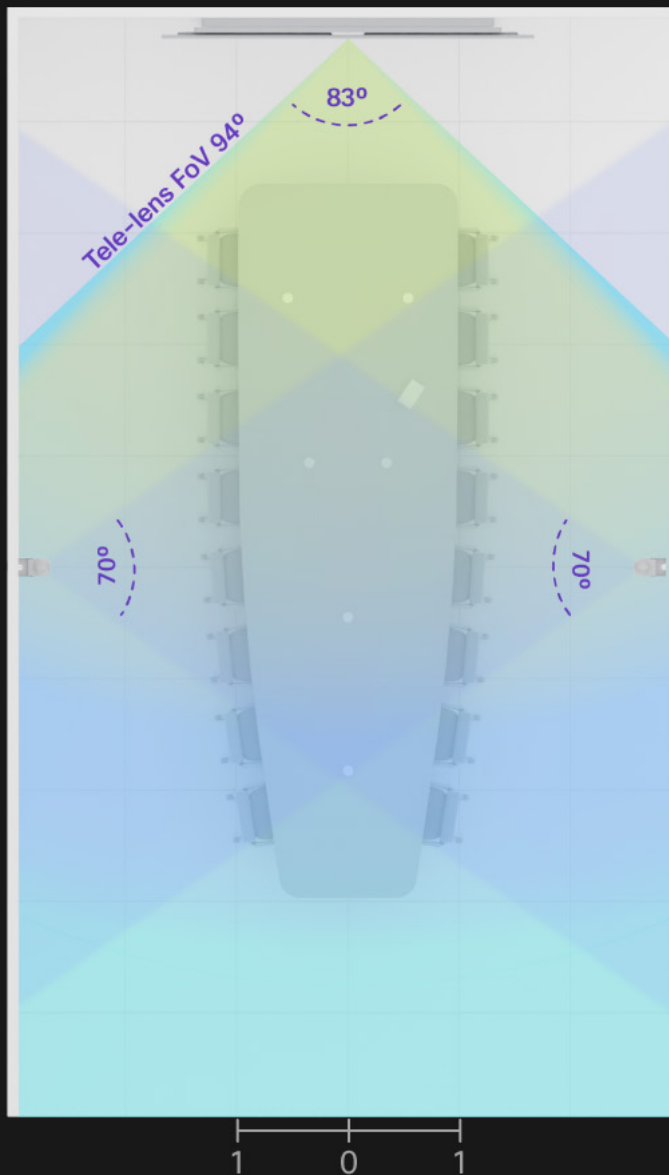

# Executive Boardroom Design Blueprint

# Executive Boardroom Design Blueprint

Camera coverage (featuring the Cisco Room Kit EQX & Cisco PTZ 4K Camera)

- Single person frame (up to 6 m / 20 ft)
- Two person frame (up to 9 m / 30 ft)
- Extended zoom range (up to 11 m / 36 ft)
- Cross view (up to 36 m / 118 ft)

tile scale = 1m<sup>2</sup> / 10,8 ft<sup>2</sup>

# Executive Boardroom Design Blueprint

Microphone coverage (featuring the Cisco Table Microphone Pro)

● Cisco Table Microphone Pro  
pickup range per unit  
(up to 3 m / 10 ft)

tile scale = 1m<sup>2</sup> / 10,8 ft<sup>2</sup>