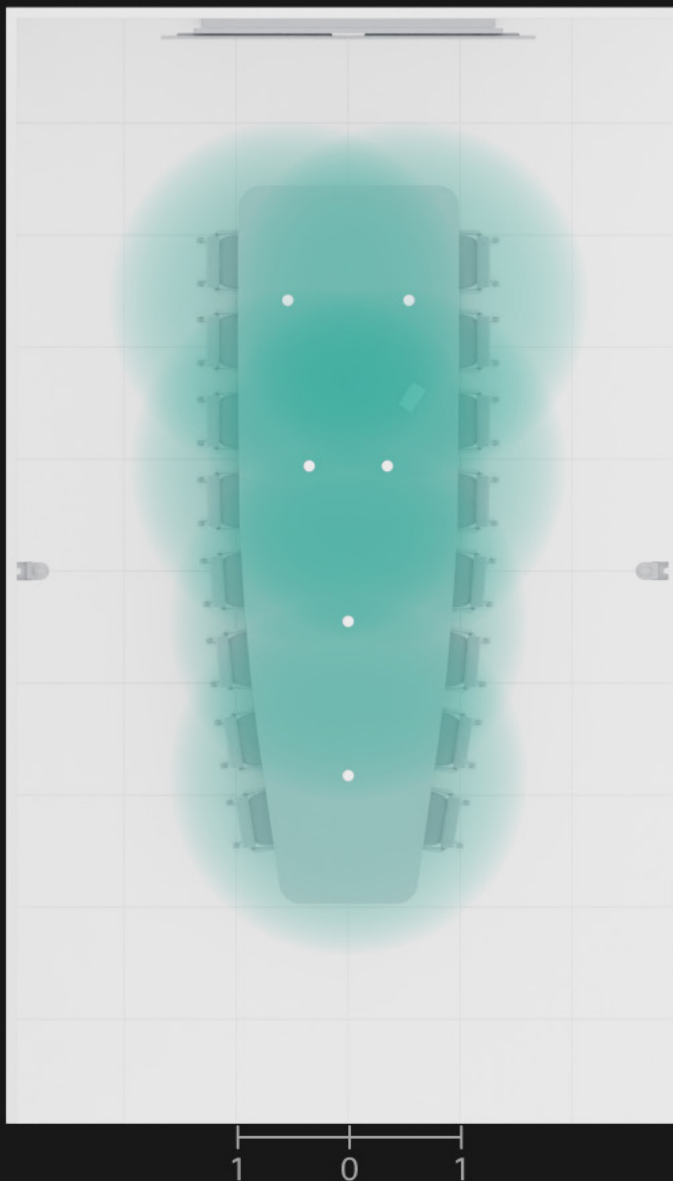

# Executive Boardroom Design Blueprint

Camera coverage (featuring the Cisco Room Kit EQX & Cisco PTZ 4K Camera)

- Single person frame (up to 6 m / 20 ft)
- Two person frame (up to 9 m / 30 ft)
- Extended zoom range (up to 11 m / 36 ft)
- Cross view (up to 36 m / 118 ft)

tile scale = 1m<sup>2</sup> / 10,8 ft<sup>2</sup>

# Executive Boardroom Design Blueprint

Microphone coverage (featuring the Cisco Table Microphone Pro)

● Cisco Table Microphone Pro  
pickup range per unit  
(up to 3 m / 10 ft)

tile scale = 1m<sup>2</sup> / 10,8 ft<sup>2</sup>