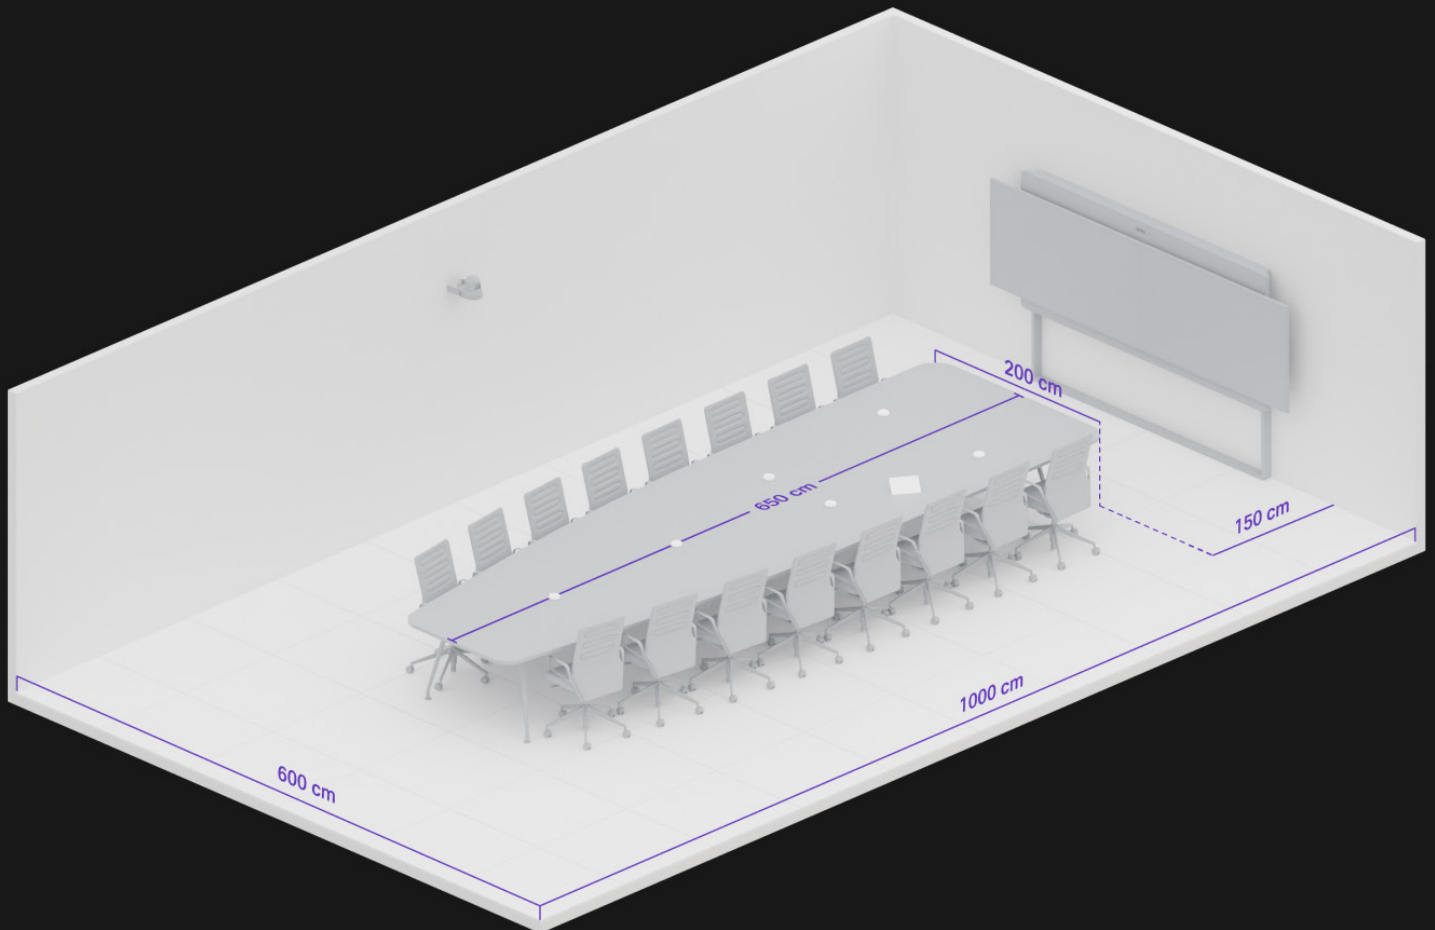

# Executive Boardroom Design Blueprint

# Executive Boardroom Design Blueprint

Camera coverage (featuring the Cisco Room Kit EQX & Cisco PTZ 4K Camera)

- Single person frame (up to 6 m / 20 ft)
- Two person frame (up to 9 m / 30 ft)
- Extended zoom range (up to 11 m / 36 ft)
- Cross view (up to 36 m / 118 ft)

tile scale = 1m<sup>2</sup> / 10,8 ft<sup>2</sup>

# Executive Boardroom Design Blueprint

Microphone coverage (featuring the Cisco Table Microphone Pro)

● Cisco Table Microphone Pro  
pickup range per unit  
(up to 3 m / 10 ft)

tile scale = 1m<sup>2</sup> / 10,8 ft<sup>2</sup>